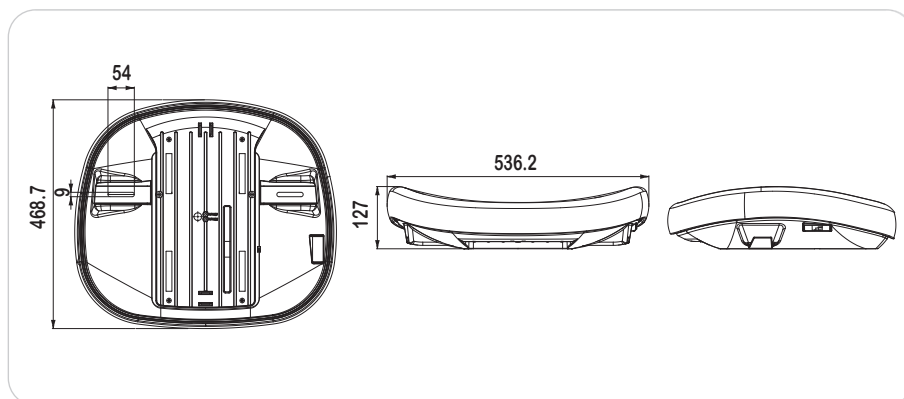

#### discription

Adjustment range 80°.  
Height adjustment 40 mm.

#### discription

Mesh backrest.  
Quick connection outer and inner.  
Lumbar support adjustment 80mm.

\*Patent. TW D170276  
CN 201430280896.4

### Fix Seat

*discription*

Quick connection fix seat.

Realated armrest :  
Complete Chuan Hsing armrest family.

### Slide Seat

*discription*

Quick connection slide seat.  
Seat depth adjustment 60mm.

Realated armrest :  
CH-650B1-B01, CH-552-B02,  
CH-570-B02