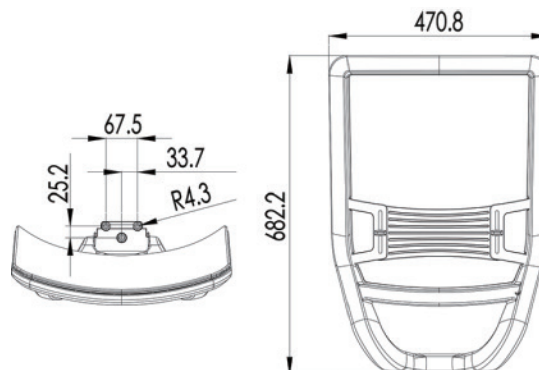

#### discription

Adjustment range 80°.  
Height adjustment 40 mm.

#### discription

Mesh backrest.  
Quick connection outer and inner.  
Lumbar support adjustment 80mm.

\*Patent. TW D170276  
CN 201430280896.4