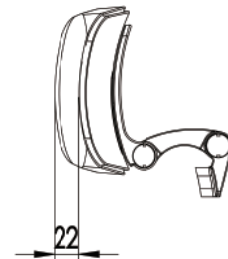

## Headrest & Backrest

### Ventilo headrest

#### discription

Adjustment range 80°.  
Height adjustment 40 mm.

#### discription

Mesh backrest.  
Quick connection outer and inner.  
Lumbar support adjustment 80mm.

\*Patent. TW D170276  
CN 201430280896.4