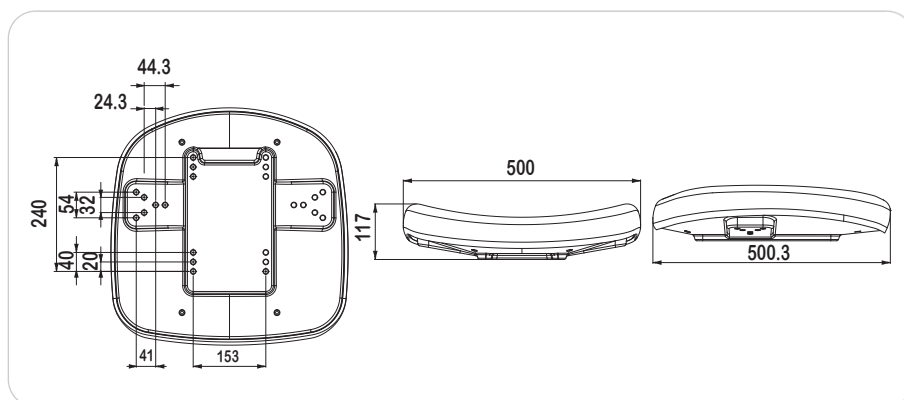

discription

Quick connection fix seat.

Realated armrest :
Complete Chuan Hsing armrest family.