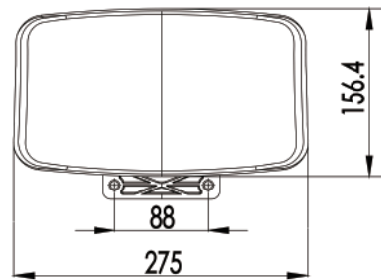

#### discription

Adjustment range 80°.  
Height adjustment 40 mm.

#### discription

Mesh backrest.  
Quick connection outer and inner.  
Lumbar support adjustment 80mm.

\*Patent. TW D170276  
CN 201430280896.4